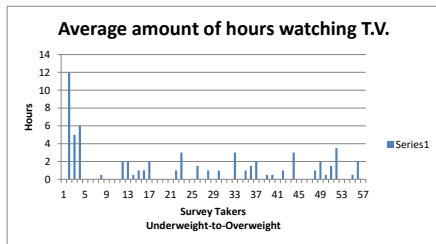

Timestamp	How do you describe your weight level?	On average, how many hours do you spend watching T.V. a day?	On average, how many hours a day do you spend playing video games?	On average, how many hours a day do you spend on the computer for something not school related?
3/28/2016 13:47:03	17 Underweight	0	0	0
3/30/2016 16:13:52	Underweight	12	18	24
3/29/2016 11:28:52	17 Underweight	5	0.5	1.5
3/29/2016 11:29:33	28 Underweight	6	11	7.5
3/24/2016 13:01:17				
3/30/2016 13:20:47	Below Average	0	2	1
3/24/2016 13:15:34	18 Below Average	0	3	2
3/28/2016 13:49:16	17 Below Average	0.5	1	4.5
3/28/2016 13:49:21	Average		0.5	1
3/30/2016 13:21:08	Average	0	1	1
3/30/2016 13:21:36	Average	0	1	1
3/30/2016 13:20:57	Average	2	1	1
3/30/2016 13:20:32	Average	2	2	1
3/30/2016 13:22:03	Average	0.5	0	2
3/28/2016 13:49:00	17 Average	1	1	2
3/30/2016 13:19:29	Average	1	1	2
3/28/2016 13:47:23	18 Average	2	1	2
3/30/2016 13:19:13	Average	0	2	2
3/30/2016 13:21:49	Average	0	2	2
3/30/2016 13:22:13	Average	0	2	2
3/30/2016 13:22:22	Average	0	2	2
3/30/2016 13:20:13	Average	1	2	2
3/30/2016 13:08:27	16 Average	3	2	2
4/1/2016 11:28:09	Average		3	2
3/28/2016 13:48:49	18 Average	0	4	2
3/24/2016 13:19:30	14 Average	1.5	1.5	2
3/28/2016 13:48:24	17 Average	0	0	4
3/28/2016 13:50:59	18 Average	1	3	4
3/28/2016 13:49:24	18 Average	0	2	5
3/29/2016 13:17:13	17 Average	1	5	5
3/28/2016 13:47:10	17 Average	0	0	6
3/29/2016 8:34:05	18 Average	0	0	6
3/28/2016 13:50:19	Average	3	4	7
3/30/2016 13:07:55	1503559264 Average	0	7	9
3/28/2016 12:30:13	17 Average	1	1	10
3/30/2016 13:02:05	18 Average	1.5	3	0
3/30/2016 9:39:31	15 Average	2	0.5	1
3/22/2016 12:41:11	17 Average	0	0.5	1
3/22/2016 13:10:51	18 Average	0.5	8	2
3/28/2016 13:49:42	18 Average	0.5	0	4
3/24/2016 13:21:04	seventeen Average	0	2.5	5
3/28/2016 8:47:02	16 Above Average	1	0	0
3/31/2016 19:16:25	Above Average	0	0	1
3/24/2016 12:53:21	16 Above Average	3	0	1
3/30/2016 13:21:25	Above Average	0	1	2
3/30/2016 13:19:47	Above Average	0	2	2
3/24/2016 13:10:04	18 Above Average	0	4	4
3/28/2016 13:45:47	17 Above Average	1	1	5
3/28/2016 13:46:57	18 Above Average	2	0	8
3/30/2016 13:30:58	Average	0.5	2	0
3/28/2016 19:40:11	14 Above Average	1.5	0	1
3/24/2016 13:25:51	17 Above Average	3.5	1.5	0.5
3/29/2016 8:42:43	17 Above Average	0	0	5
3/24/2016 13:18:03	17 Above Average			3
3/25/2016 13:10:08	17 Overweight	0.5	10	3
3/28/2016 13:46:32	18 Overweight	2	0	8
3/28/2016 13:47:41	18 Overweight	0	0	4.5