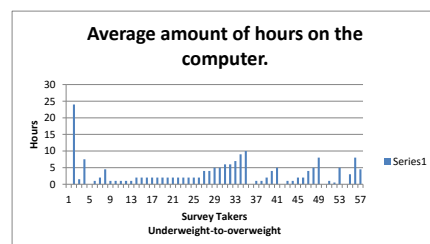

Timestamp	How do you describe your weight level?	On average, how many hours do you spend watching T.V. a day?	On average, how many hours a day do you spend playing video games?	On average, how many hours a day do you spend on the computer for something not school related?
3/28/2016 13:47:03	17 Underweight	0	0	0
3/30/2016 16:13:52	Underweight	12	18	24
3/29/2016 11:28:52	17 Underweight	5	0.5	1.5
3/29/2016 11:29:33	28 Underweight	6	11	7.5
3/24/2016 13:01:17				
3/30/2016 13:20:47	Below Average	0	2	1
3/24/2016 13:15:34	18 Below Average	0	3	2
3/28/2016 13:49:16	17 Below Average	0.5	1	4.5
3/28/2016 13:49:21	Average		0.5	1
3/30/2016 13:21:08	Average	0	1	1
3/30/2016 13:21:36	Average	0	1	1
3/30/2016 13:20:57	Average	2	1	1
3/30/2016 13:20:32	Average	2	2	1
3/30/2016 13:22:03	Average	0.5	0	2
3/28/2016 13:49:00	17 Average	1	1	2
3/30/2016 13:19:29	Average	1	1	2
3/28/2016 13:47:23	18 Average	2	1	2
3/30/2016 13:19:13	Average	0	2	2
3/30/2016 13:21:49	Average	0	2	2
3/30/2016 13:22:13	Average	0	2	2
3/30/2016 13:22:22	Average	0	2	2
3/30/2016 13:20:13	Average	1	2	2
3/30/2016 13:08:27	16 Average	3	2	2
4/1/2016 11:28:09	Average		3	2
3/28/2016 13:48:49	18 Average	0	4	2
3/24/2016 13:19:30	14 Average	1.5	1.5	2
3/28/2016 13:48:24	17 Average	0	0	4
3/28/2016 13:50:59	18 Average	1	3	4
3/28/2016 13:49:24	18 Average	0	2	5
3/29/2016 13:17:13	17 Average	1	5	5
3/28/2016 13:47:10	17 Average	0	0	6
3/29/2016 8:34:05	18 Average	0	0	6
3/28/2016 13:50:19	Average	3	4	7
3/30/2016 13:07:55	1503559264 Average	0	7	9
3/28/2016 12:30:13	17 Average	1	1	10
3/30/2016 13:02:05	18 Average	1.5	3	0
3/30/2016 9:39:31	15 Average	2	0.5	1
3/22/2016 12:41:11	17 Average	0	0.5	1
3/22/2016 13:10:51	18 Average	0.5	8	2
3/28/2016 13:49:42	18 Average	0.5	0	4
3/24/2016 13:21:04	seventeen Average	0	2.5	5
3/28/2016 8:47:02	16 Above Average	1	0	0
3/31/2016 19:16:25	Above Average	0	0	1
3/24/2016 12:53:21	16 Above Average	3	0	1
3/30/2016 13:21:25	Above Average	0	1	2
3/30/2016 13:19:47	Above Average	0	2	2
3/24/2016 13:10:04	18 Above Average	0	4	4
3/28/2016 13:45:47	17 Above Average	1	1	5
3/28/2016 13:46:57	18 Above Average	2	0	8
3/30/2016 13:30:58	Average	0.5	2	0
3/28/2016 19:40:11	14 Above Average	1.5	0	1
3/24/2016 13:25:51	17 Above Average	3.5	1.5	0.5
3/29/2016 8:42:43	17 Above Average	0	0	5
3/24/2016 13:18:03	17 Above Average			3
3/25/2016 13:10:08	17 Overweight	0.5	10	3
3/28/2016 13:46:32	18 Overweight	2	0	8
3/28/2016 13:47:41	18 Overweight	0	0	4.5