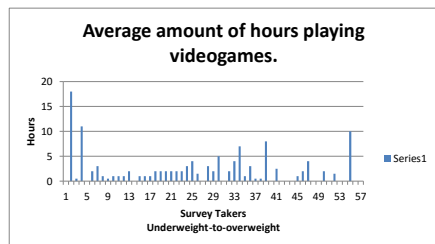

Timestamp	How do you describe your weight level?	On average, how many hours do you spend watching T.V. a day?	On average, how many hours a day do you spend playing video games?	On average, how many hours a day do you spend on the computer for something not school related?
3/28/2016 13:47:03	17 Underweight	0	0	0
3/30/2016 16:13:52	Underweight	12	18	24
3/29/2016 11:28:52	17 Underweight	5	0.5	1.5
3/29/2016 11:29:33	28 Underweight	6	11	7.5
3/24/2016 13:01:17				
3/30/2016 13:20:47	Below Average	0	2	1
3/24/2016 13:15:34	18 Below Average	0	3	2
3/28/2016 13:49:16	17 Below Average	0.5	1	4.5
3/28/2016 13:49:21	Average		0.5	1
3/30/2016 13:21:08	Average	0	1	1
3/30/2016 13:21:36	Average	0	1	1
3/30/2016 13:20:57	Average	2	1	1
3/30/2016 13:20:32	Average	2	2	1
3/30/2016 13:22:03	Average	0.5	0	2
3/28/2016 13:49:00	17 Average	1	1	2
3/30/2016 13:19:29	Average	1	1	2
3/28/2016 13:47:23	18 Average	2	1	2
3/30/2016 13:19:13	Average	0	2	2
3/30/2016 13:21:49	Average	0	2	2
3/30/2016 13:22:13	Average	0	2	2
3/30/2016 13:22:22	Average	0	2	2
3/30/2016 13:20:13	Average	1	2	2
3/30/2016 13:08:27	16 Average	3	2	2
4/1/2016 11:28:09	Average		3	2
3/28/2016 13:48:49	18 Average	0	4	2
3/24/2016 13:19:30	14 Average	1.5	1.5	2
3/28/2016 13:48:24	17 Average	0	0	4
3/28/2016 13:50:59	18 Average	1	3	4
3/28/2016 13:49:24	18 Average	0	2	5
3/29/2016 13:17:13	17 Average	1	5	5
3/28/2016 13:47:10	17 Average	0	0	6
3/29/2016 8:34:05	18 Average	0	0	6
3/28/2016 13:50:19	Average	3	4	7
3/30/2016 13:07:55	1503559264 Average	0	7	9
3/28/2016 12:30:13	17 Average	1	1	10
3/30/2016 13:02:05	18 Average	1.5	3	0
3/30/2016 9:39:31	15 Average	2	0.5	1
3/22/2016 12:41:11	17 Average	0	0.5	1
3/22/2016 13:10:51	18 Average	0.5	8	2
3/28/2016 13:49:42	18 Average	0.5	0	4
3/24/2016 13:21:04	seventeen Average	0	2.5	5
3/28/2016 8:47:02	16 Above Average	1	0	0
3/31/2016 19:16:25	Above Average	0	0	1
3/24/2016 12:53:21	16 Above Average	3	0	1
3/30/2016 13:21:25	Above Average	0	1	2
3/30/2016 13:19:47	Above Average	0	2	2
3/24/2016 13:10:04	18 Above Average	0	4	4
3/28/2016 13:45:47	17 Above Average	1	1	5
3/28/2016 13:46:57	18 Above Average	2	0	8
3/30/2016 13:30:58	Average	0.5	2	0
3/28/2016 19:40:11	14 Above Average	1.5	0	1
3/24/2016 13:25:51	17 Above Average	3.5	1.5	0.5
3/29/2016 8:42:43	17 Above Average	0	0	5
3/24/2016 13:18:03	17 Above Average			3
3/25/2016 13:10:08	17 Overweight	0.5	10	3
3/28/2016 13:46:32	18 Overweight	2	0	8
3/28/2016 13:47:41	18 Overweight	0	0	4.5